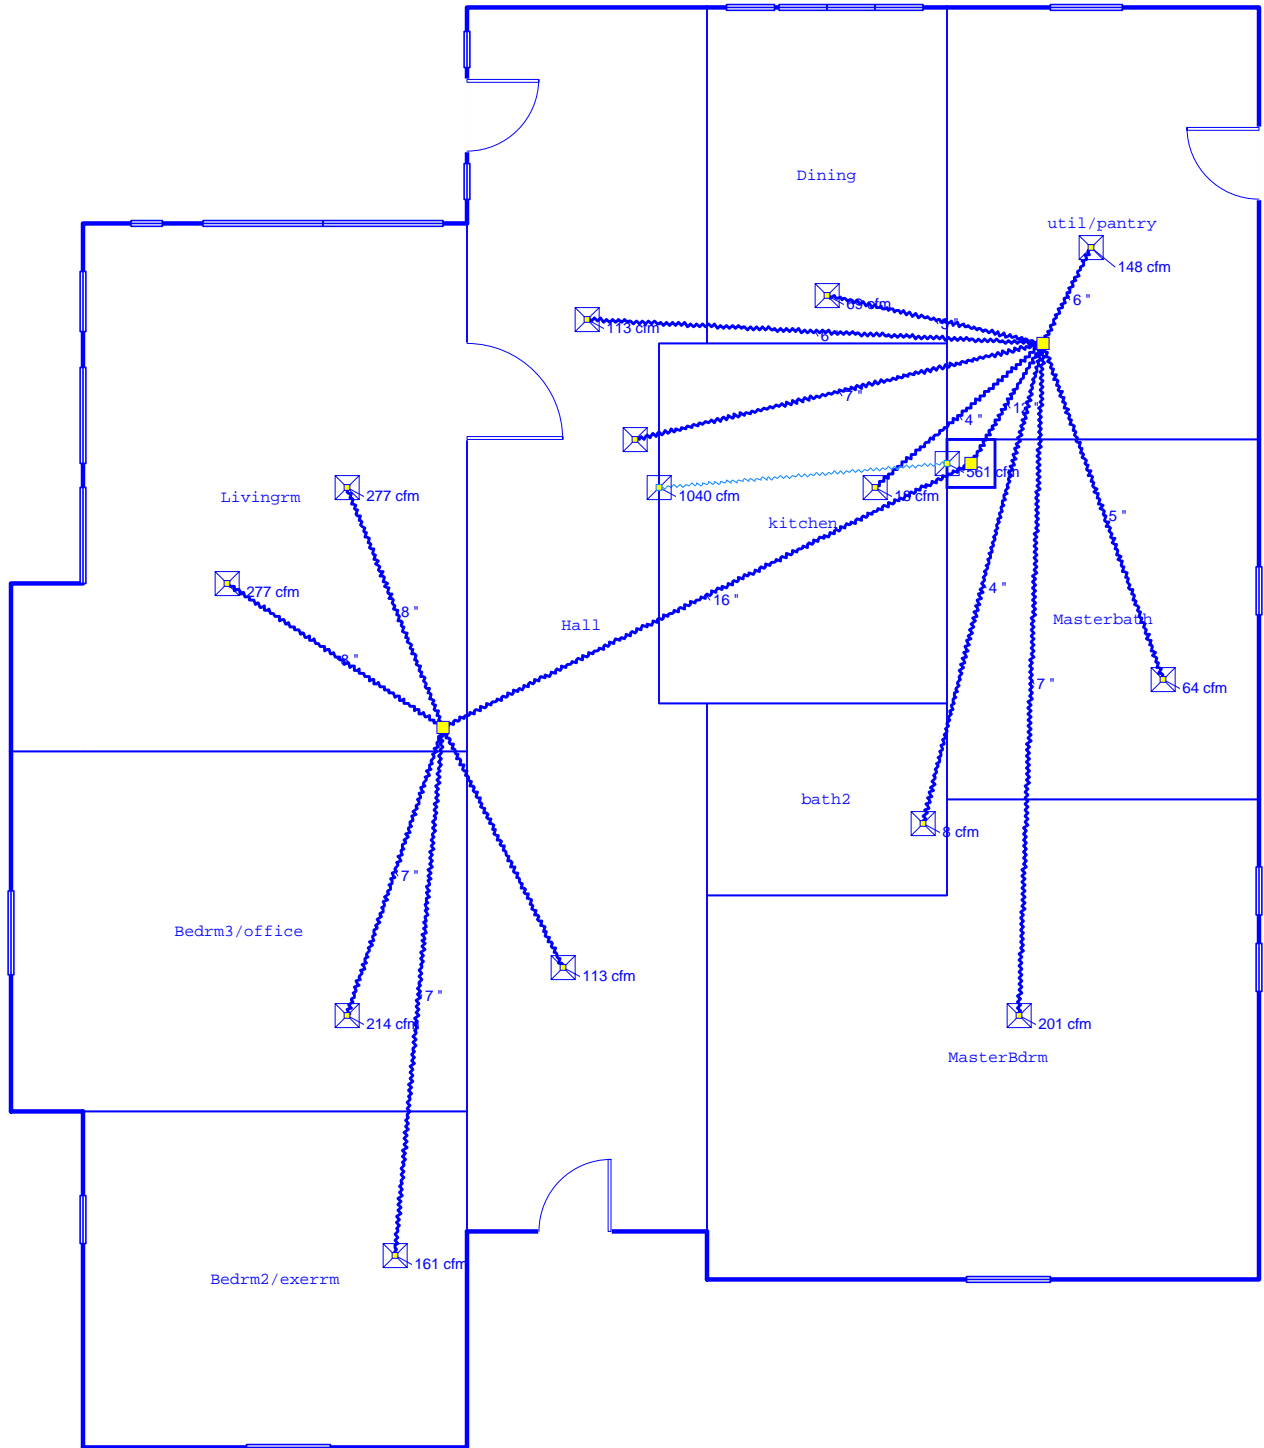

Sheet 1

Job #: Sample2 Customer  
Performed by rick for:

Sample2 customer  
Fitzhugh  
Austin, TX

**Rick's Heating & AC**

Box 204433  
Austin, TX 78720  
Phone: 512-258-4748

Scale: 1/8" = 1'0"

Page 1  
Right-Suite Residential J8  
5.8.48 RSR30501  
2003-Aug-23 08:57:53

D:\datarick\Wrightsoft HVAC\sample...